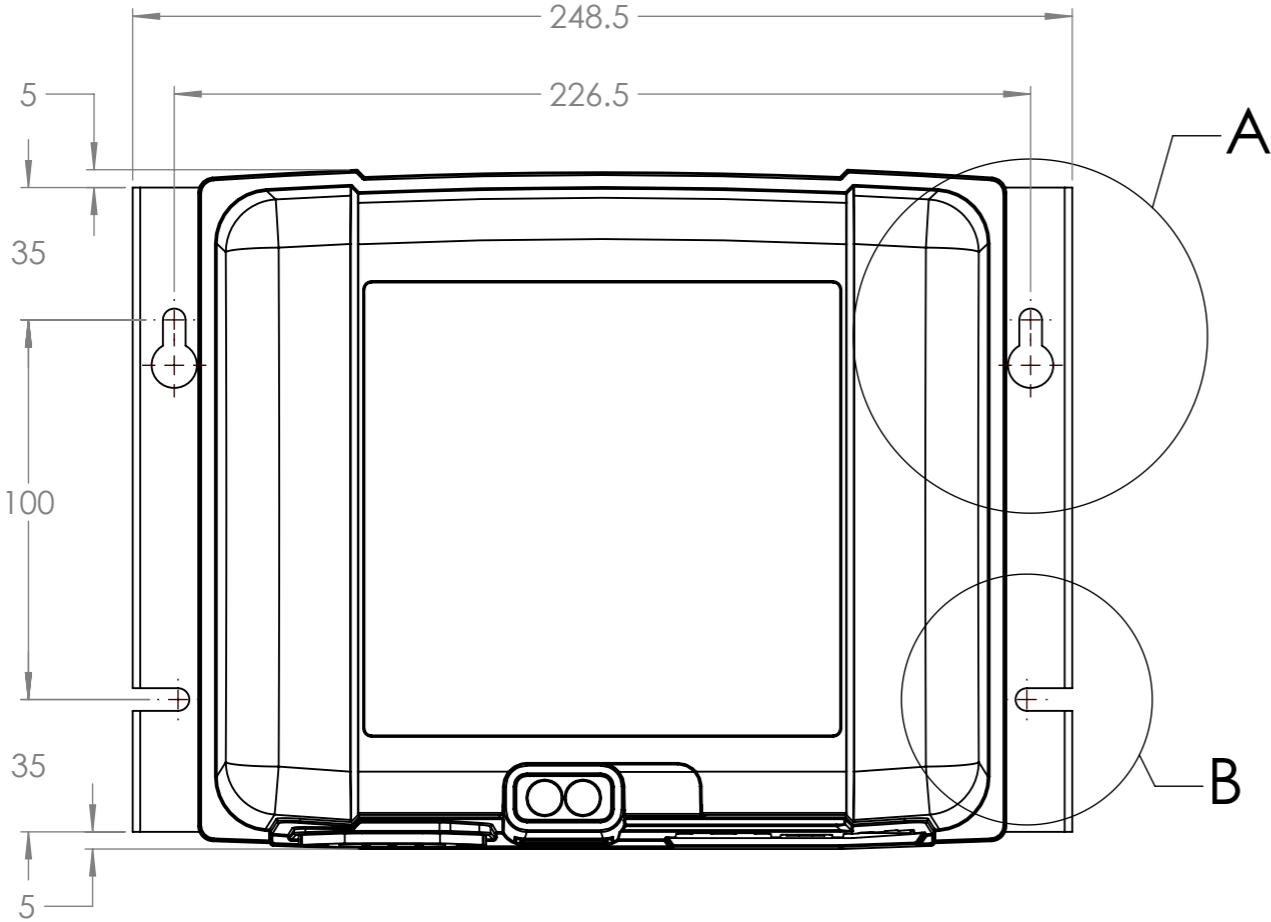

Dimension Drawing - Smart IP43 Charger (1+1)	
PSC123051085	Smart IP43 Charger 12/30(1+1) 230V
PSC125051085	Smart IP43 Charger 12/50(1+1) 230V
PSC241651085	Smart IP43 Charger 24/16(1+1) 230V
PSC242551085	Smart IP43 Charger 24/25(1+1) 230V

DETAIL A
SCALE 1 : 1

DETAIL B
SCALE 1 : 1

Dimensions in mm