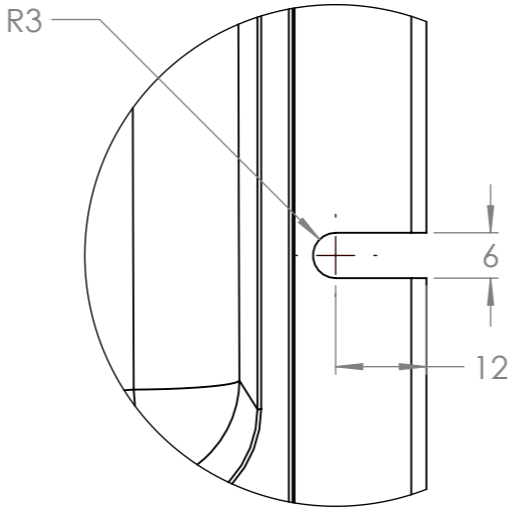

Dimension Drawing - Smart IP43 Charger (1+1)	
PSC123051085	Smart IP43 Charger 12/30(1+1) 230V
PSC125051085	Smart IP43 Charger 12/50(1+1) 230V
PSC241651085	Smart IP43 Charger 24/16(1+1) 230V
PSC242551085	Smart IP43 Charger 24/25(1+1) 230V

DETAIL A
SCALE 1 : 1

DETAIL B
SCALE 1 : 1

Dimensions in mm