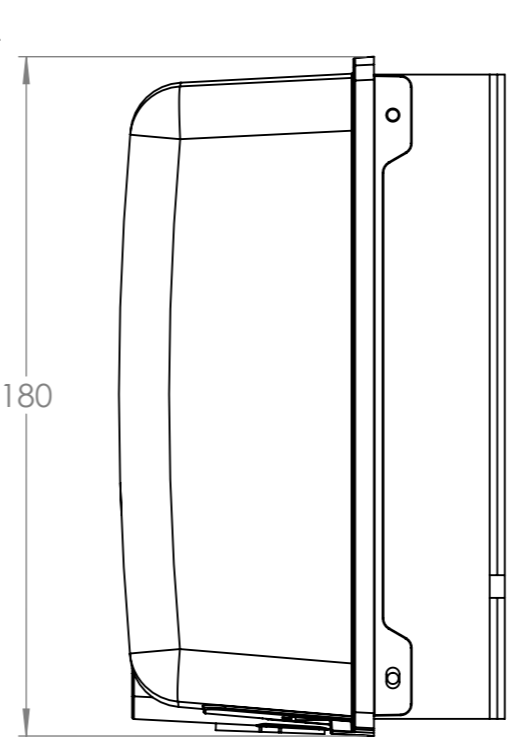

Dimension Drawing - Smart IP43 Charger (1+1)	
PSC123051085	Smart IP43 Charger 12/30(1+1) 230V
PSC125051085	Smart IP43 Charger 12/50(1+1) 230V
PSC241651085	Smart IP43 Charger 24/16(1+1) 230V
PSC242551085	Smart IP43 Charger 24/25(1+1) 230V

DETAIL A
SCALE 1 : 1

DETAIL B
SCALE 1 : 1

Dimensions in mm