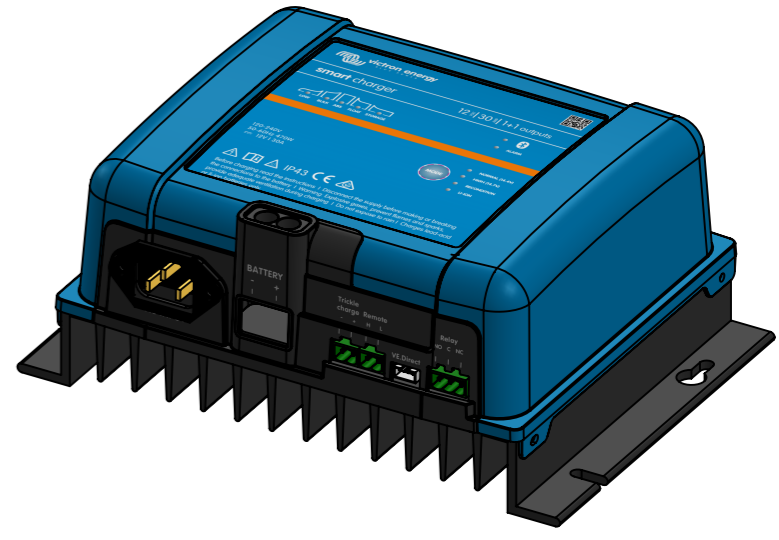

Dimension Drawing - Smart IP43 Charger (1+1)	
PSC123051085	Smart IP43 Charger 12/30(1+1) 230V
PSC125051085	Smart IP43 Charger 12/50(1+1) 230V
PSC241651085	Smart IP43 Charger 24/16(1+1) 230V
PSC242551085	Smart IP43 Charger 24/25(1+1) 230V

DETAIL A
SCALE 1 : 1

DETAIL B
SCALE 1 : 1

Dimensions in mm