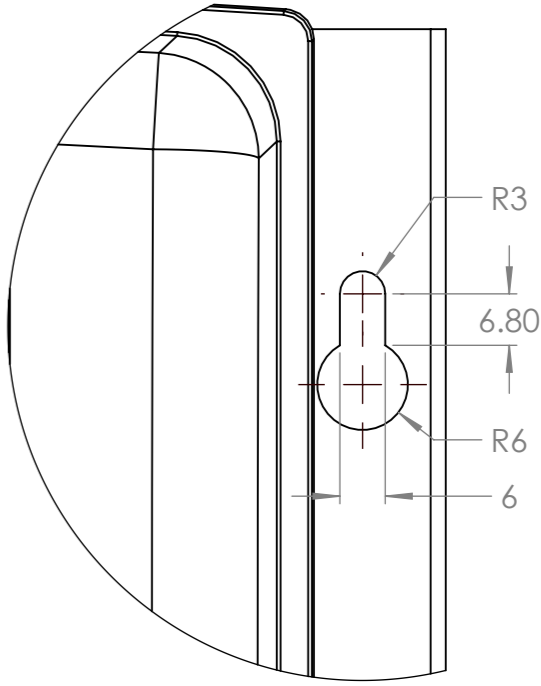

Dimension Drawing - Smart IP43 Charger (1+1)	
PSC123051085	Smart IP43 Charger 12/30(1+1) 230V
PSC125051085	Smart IP43 Charger 12/50(1+1) 230V
PSC241651085	Smart IP43 Charger 24/16(1+1) 230V
PSC242551085	Smart IP43 Charger 24/25(1+1) 230V

DETAIL A
SCALE 1 : 1

DETAIL B
SCALE 1 : 1

Dimensions in mm