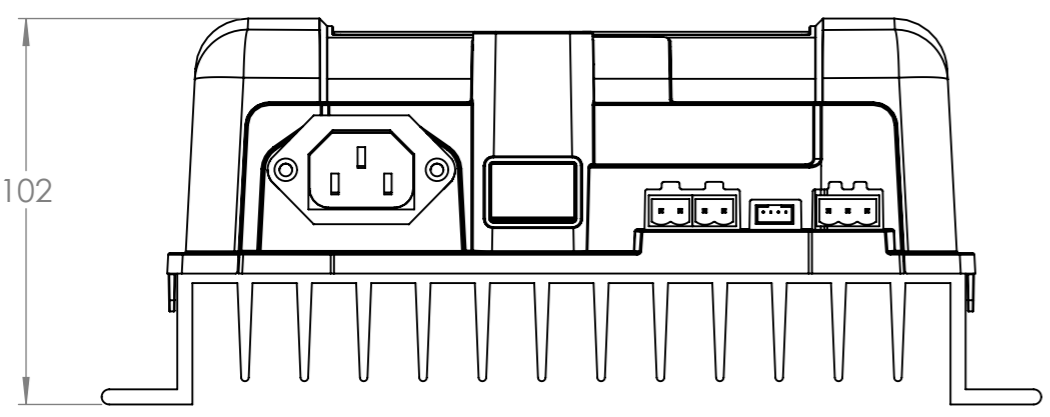

Dimension Drawing - Smart IP43 Charger (1+1)	
PSC123051085	Smart IP43 Charger 12/30(1+1) 230V
PSC125051085	Smart IP43 Charger 12/50(1+1) 230V
PSC241651085	Smart IP43 Charger 24/16(1+1) 230V
PSC242551085	Smart IP43 Charger 24/25(1+1) 230V

DETAIL A
SCALE 1 : 1

DETAIL B
SCALE 1 : 1

Dimensions in mm